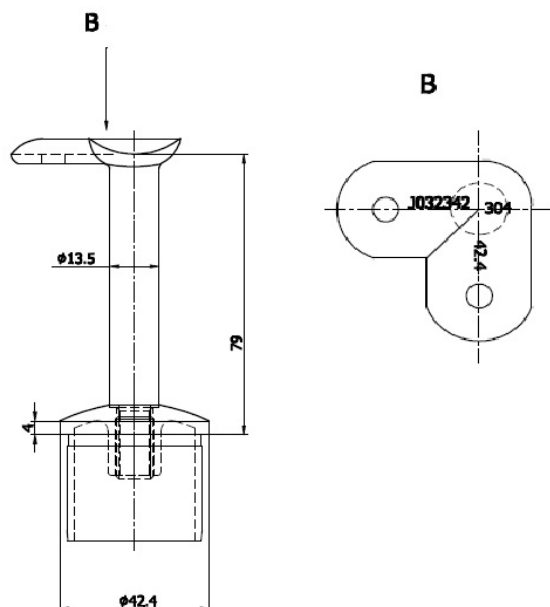

PRODUCT SHEET

Description:

90DG Round Fixed Rail Support, SS316-Brushed, $\varnothing 42,4 \times 2,0 \times 79$ mm

Item number:

22.10.407-0

Units	Box	Carton	HS Code	Barcode
Pcs.	10	80	8302419000	
				5704866108539